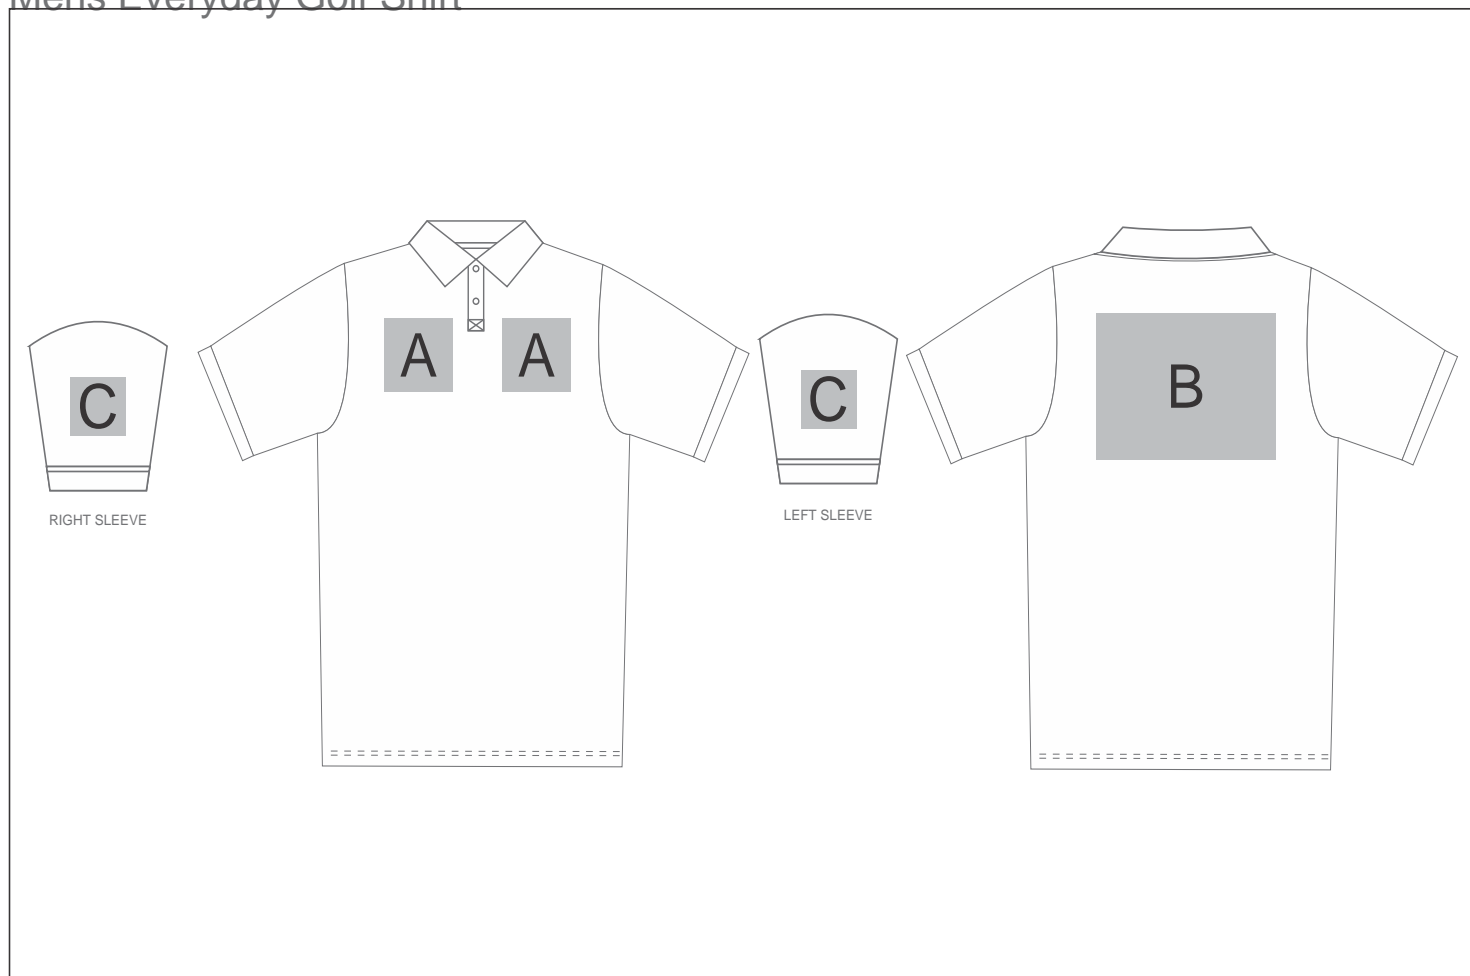

ALT-EVM

Mens Everyday Golf Shirt

Need to know:

Includes 1-Position Digital Transfer (setup fee applies)

- DTC inclusive Parameters: Left/Right Chest or Back = 100mm x 100mm

Branding Options:

Position	Branding Method (Branding Code)	No. of Colours	Dimension
A	Embroidery (EMB-A)	N/A	100mm wide x 100mm high
A	Screen Print (SA)	1 Colour	100mm wide x 80mm high
A	Digital Transfer Clothing A6 (DTC-A6)	Full Colour	100mm wide x 100mm high
A	Silicone (STP-A)	N/A	30mm wide x 30mm high
A	Silicone (STP-B)	N/A	50mm wide x 50mm high
A	Silicone (STP-C)	N/A	80mm wide x 80mm high
A	Silicone (STP-D)	N/A	100mm wide x 40mm high
B	Embroidery (EMB-A)	N/A	200mm wide x 200mm high

B	Screen Print (SA)	1 Colour	260mm wide x 200mm high
B	Digital Transfer Clothing A6 (DTC-A6)	Full Colour	148mm wide x 105mm high
B	Digital Transfer Clothing A5 (DTC-A5)	Full Colour	210mm wide x 148mm high
B	Silicone (STP-A)	N/A	30mm wide x 30mm high
B	Silicone (STP-B)	N/A	50mm wide x 50mm high
B	Silicone (STP-C)	N/A	80mm wide x 80mm high
B	Silicone (STP-D)	N/A	120mm wide x 40mm high

C	Embroidery (EMB-A)	N/A	80mm wide x 80mm high
C	Screen Print (SA)	1 Colour	60mm wide x 60mm high
C	Digital Transfer Clothing A6 (DTC-A6)	Full Colour	80mm wide x 80mm high
C	Silicone (STP-A)	N/A	30mm wide x 30mm high
C	Silicone (STP-B)	N/A	50mm wide x 50mm high
C	Silicone (STP-C)	N/A	80mm wide x 80mm high